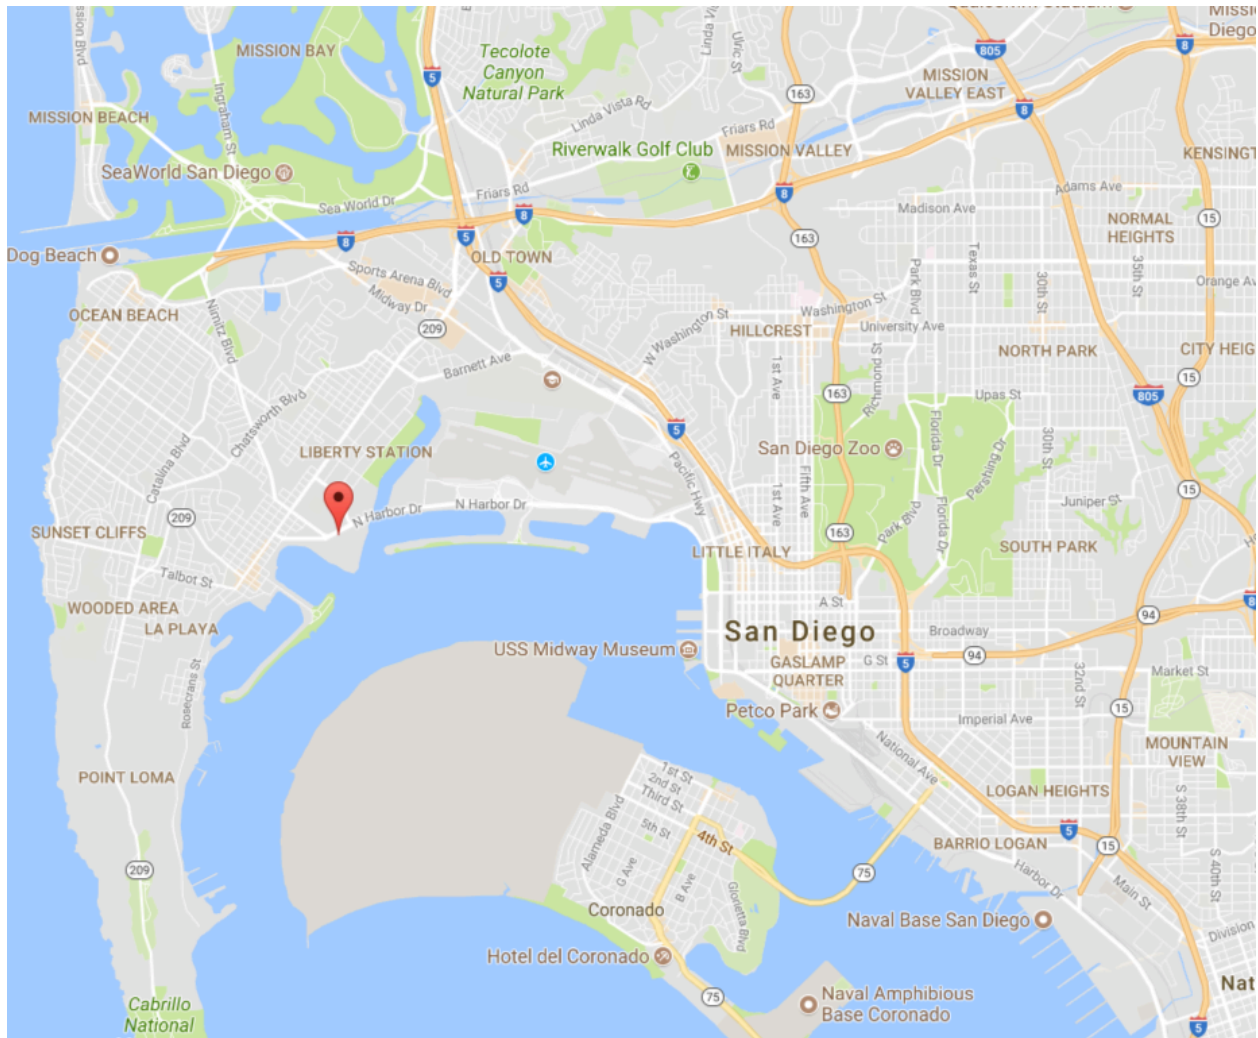

Driving Directions to Joint Tactical Networking Center (JTNC)

Joint Tactical Networking Center (JTNC)

Address: 33000 Nixie Way
San Diego, CA 92147-5101

From San Diego Intl Airport-Lindbergh Field (SAN)

1. Start out going WEST toward N HARBOR DR
2. Turn RIGHT onto N HARBOR DR
3. Turn LEFT on LANING (Gate access required)
4. Make Immediate Right, after the Guard Shack
5. Follow Road until you hit Stop sign (ECHO Lane)—drive towards end of road
6. BLDG 50 is last building on left side (located in the south end of the Defense Acquisition University Bldg)
7. End at 33000 Nixie Way San Diego, CA 92147-5101 US

Driving Directions to Joint Tactical Networking Center (JTNC)

From North San Diego

1. Merge onto I-5 S toward SAN DIEGO
2. Merge onto CA-209 S via EXIT 20 toward ROSECRANS ST
3. Turn LEFT on LANING (Gate access required)
4. Make Immediate Right, after the Guard Shack
5. Follow Road until you hit Stop sign (ECHO Lane)—drive towards end of road
6. BLDG 50 is last building on left side (located in the south end of the Defense Acquisition University Bldg)
7. End at 33000 Nixie Way San Diego, CA 92147-5101 US

From South San Diego

1. Merge onto I-5 N
2. Take the HAWTHORN ST exit- EXIT 17- toward SAN DIEGO AIRPORT
3. Turn SLIGHT LEFT onto W HAWTHORN ST
4. Turn RIGHT onto N HARBOR DR
5. Turn LEFT on LANING (Gate access required)
6. Make Immediate Right, after the Guard Shack
7. Follow Road until you hit Stop sign (ECHO Lane)—drive towards end of road
8. BLDG 50 is last building on left side (located in the south end of the Defense Acquisition University Bldg)
9. End at 33000 Nixie Way San Diego, CA 92147-5101